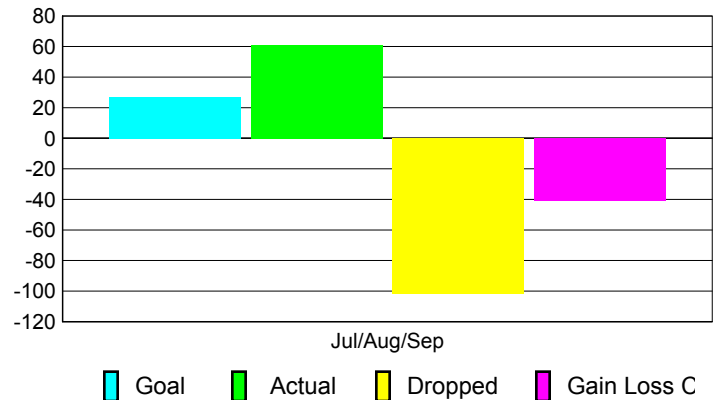

Membership Results 2010-2011

Goal, New, Dropped, Gain/Loss