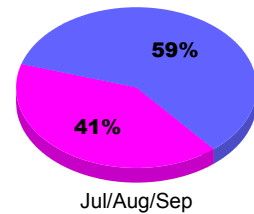

Membership Results
2010-2011

Membership
2009-2010

Month	Net Memb Goal	Actual New Memb	Actual Dropped Memb	Gain/Loss of Memb	Gain/Loss of Memb
Jul/Aug/Sep	27	61	-102	-41	-9
Totals	27	61	-102	-41	-9

Membership Results 2010-2011

Goal, New, Dropped, Gain/Loss

Comparison of Membership Gain/Loss

Current Year Compared to the Previous Year

Gender Comparison 2010-2011

■ Male ■ Female